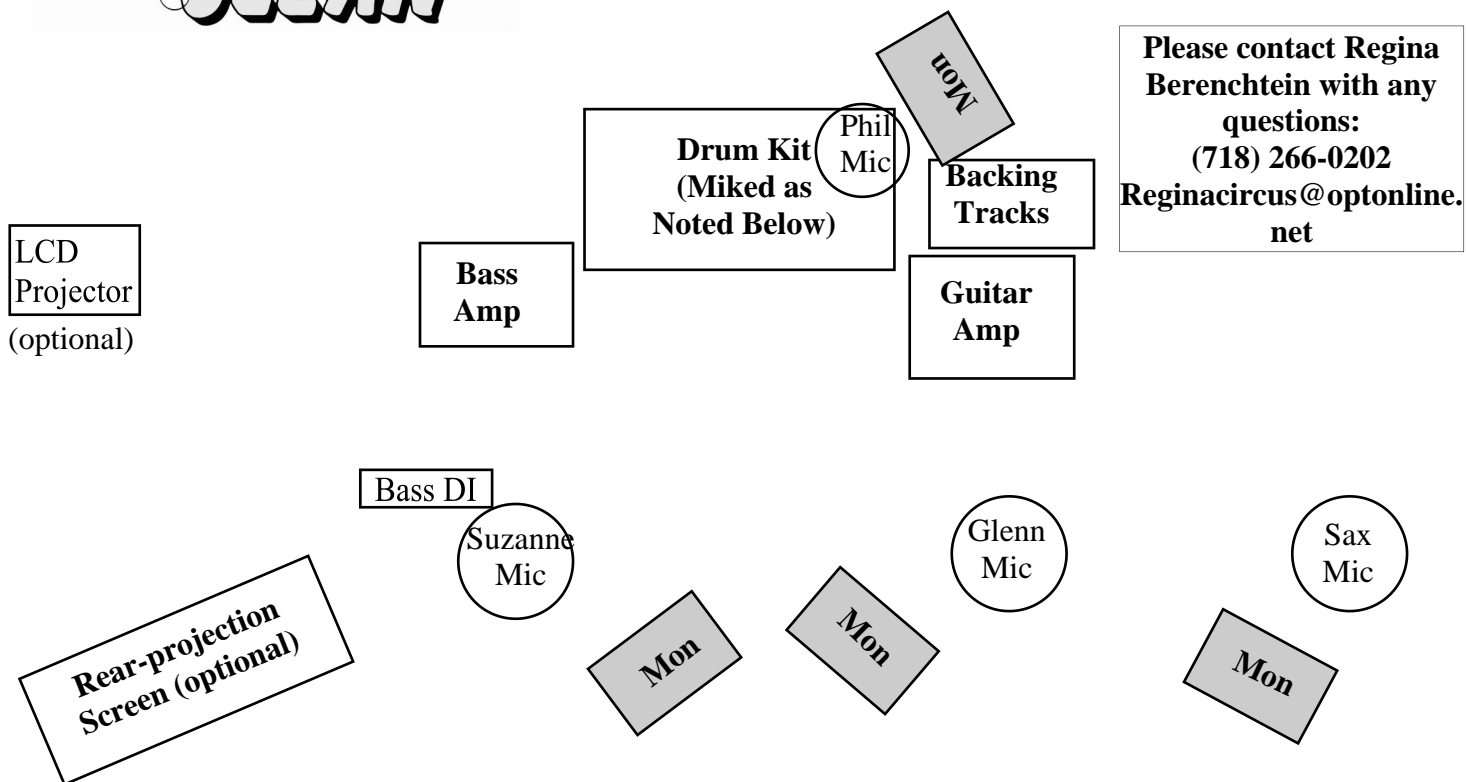

Stage Plot and Input List (Updated 8/2009)

Please contact Regina Berenchtein with any questions:
(718) 266-0202
Reginacircus@optonline.net

Channel	Location	Stand	Mic/Input
1	Kick Drum	Short Boom	Beta 52
2	Snare	Short Boom	SM 57
3	High Hat	Short Boom	SM 81
4	Rack Tom		Beta 98
5	Overhead 1	Tall Boom	SM 81
6	Overhead 2	Tall Boom	SM 81
7	Bass	n/a	DI
8	Guitar	Short Boom	SM 57
9	Backing Tracks	n/a	DI
10	Saxophone	Short Boom	SM 57
11	Suzanne	Tall Boom	Beta 58
12	Glenn	Tall Boom	Beta 58
13	Phil	Tall Boom	Beta 58